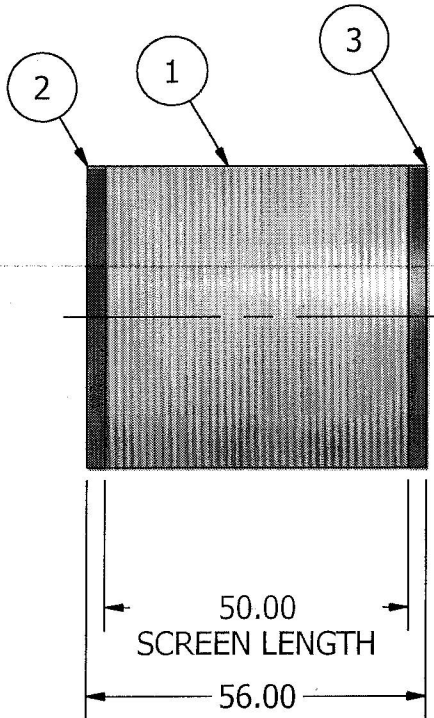

STD. Wrap Screen	
Screen Dia.	50mm
Slot Dia	.177mm (±.050mm)
Wrap Wire	1.5mm WIDE
Support Wire	

NOTE:
MINIMUM 24-28 SUPPORT RODS

Parts List			
ITEM	QTY	DESCRIPTION	MATERIAL
1	1	SCREEN ELEMENT 60/60	316 SS
2	1	50mm OD X 3mm THK RINGCAP	316 SS
3	1	50mm OD X 24.75mm ID X 3mm THK RINGCAP	316 SS