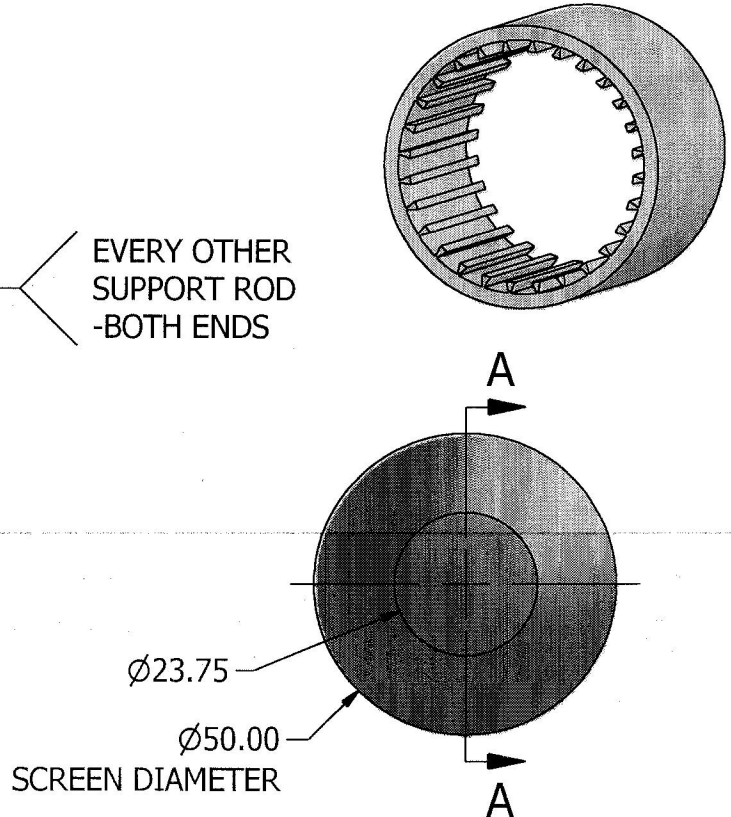

STD. Wrap Screen	
Screen Dia.	50mm
Slot Dia	.177mm (±.050mm)
Wrap Wire	1.5mm WIDE
Support Wire	

NOTE:
MINIMUM 24-28 SUPPORT RODS

Parts List			
ITEM	QTY	DESCRIPTION	MATERIAL
1	1	SCREEN ELEMENT 60/60	316 SS
2	1	50mm OD X 3mm THK RINGCAP	316 SS
3	1	50mm OD X 24.75mm ID X 3mm THK RINGCAP	316 SS